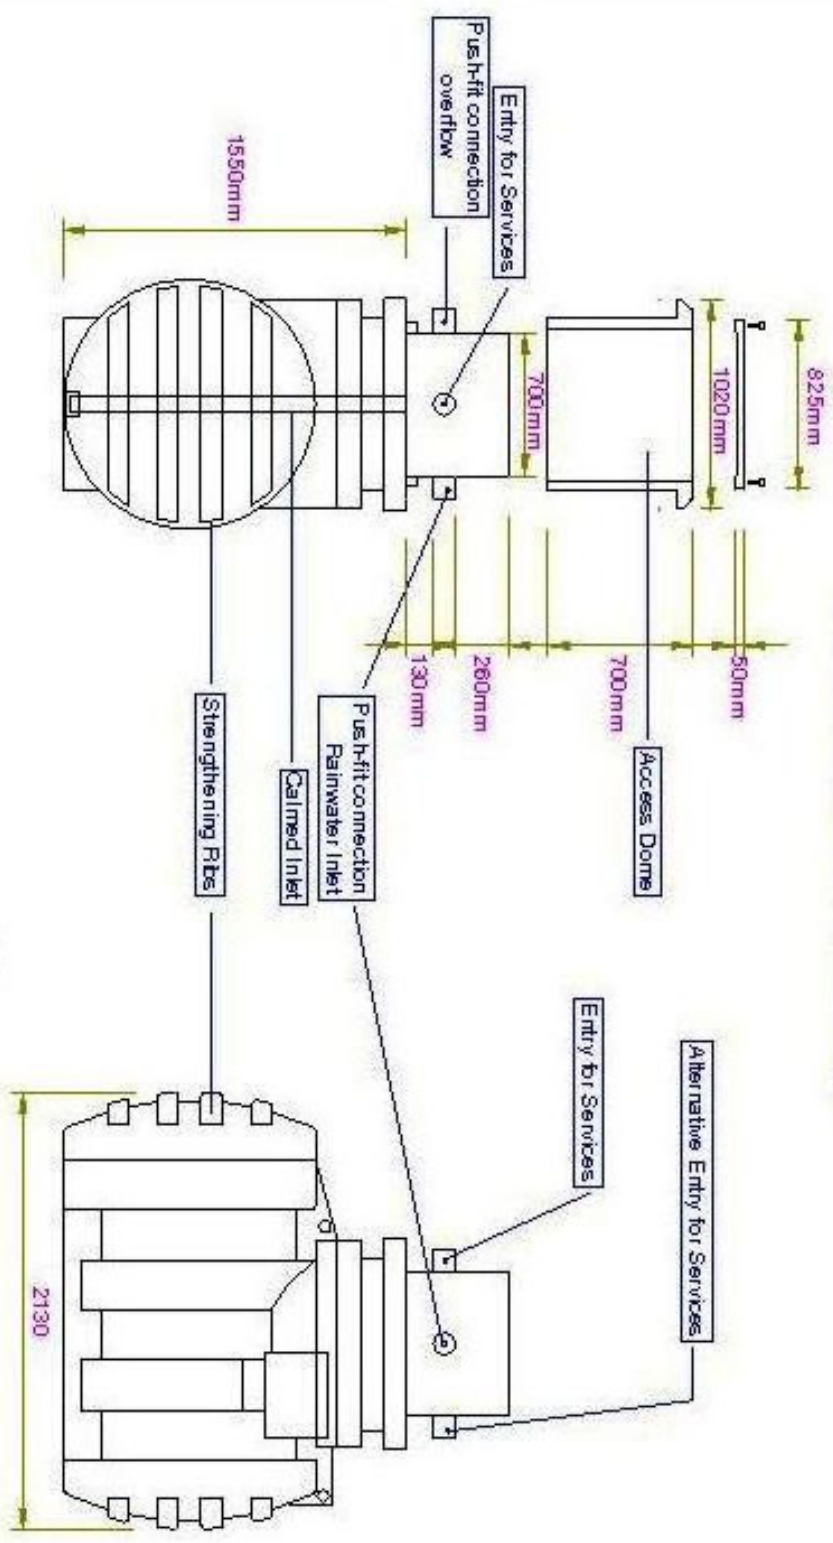

Tich Touch Ltd

Tichmatic Systems

Automatic Irrigation systems, Rainwater Harvesting, Greywater Recycling
 info@tichtouch.com www.tichtouch.com 08432907554

2400 litre tank

The Tank Dimensions

2400 litre Tank - Weight 120 kg

Notes:
 with the standard lid arrangement the connection inverts are between 80mm and 100mm
 The optimum excavation depth is 2540mm plus any additional depth for a suitable base.